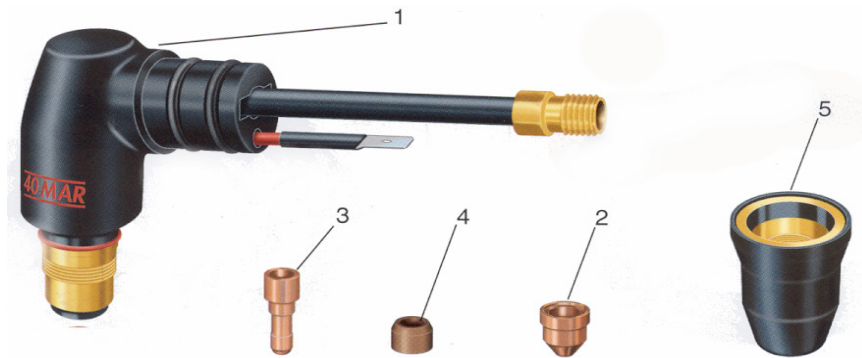

## Spare Parts and Accessories CEBP3100

Nozzle - Packet of 5	W-C1239
Electrode - Packet 5	W-C1516
Swirl Ring	W-C1507
Nozzle Holder	W-C1906
Torch body	W-1359
Torch assembly - CEB CP40 4m direct connect complete	W-C1208
<b>Recommended Tanjant cutting Kit (order base kit, roller guide and Bush)</b>	
Base Kit	W-CP10
Roller Guide	W-TJ1515V
Bush	W-TJ2228

Item	Description	Part Number
1	Torch Head CP40	C1359
2	Tip	C1290
3	Electrode	C1516
4	Swirl Ring	C1507
5	Nozzle Holder	C1906